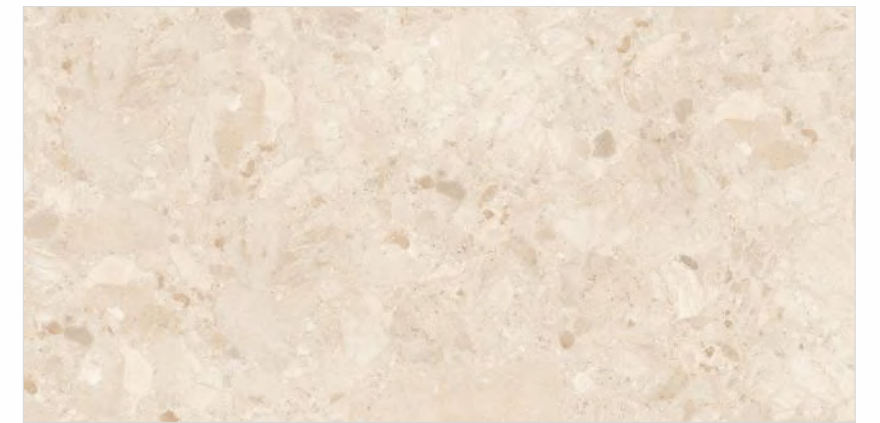

Melange Cream

Wall
Melange Cream
_Size : 80x160cm

Floor
Cartel Cream
_Size : 80x160cm

THICKNESS : 9 mm
SURFACE : High Glossy

80x160cm