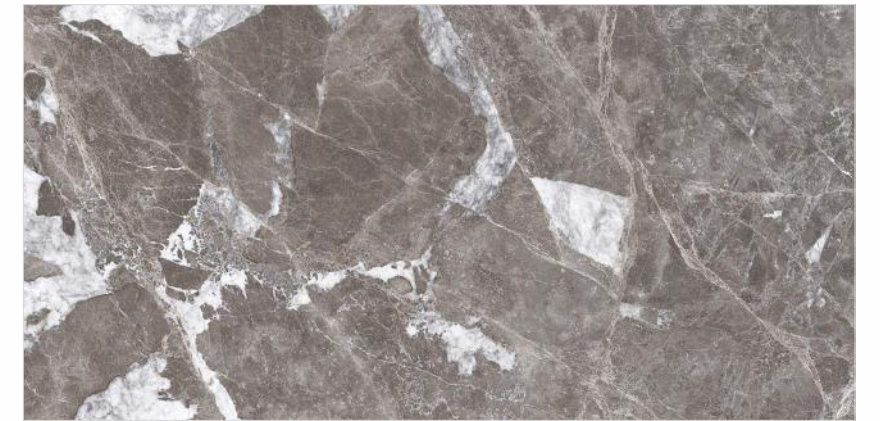

Paradiso Gris

Wall
Silversummer Moon
Paradiso Gris
_Size : 80x160cm

Floor
Paradiso Gris
_Size : 80x160cm

THICKNESS : 9 mm
SURFACE : High Glossy

80x160cm