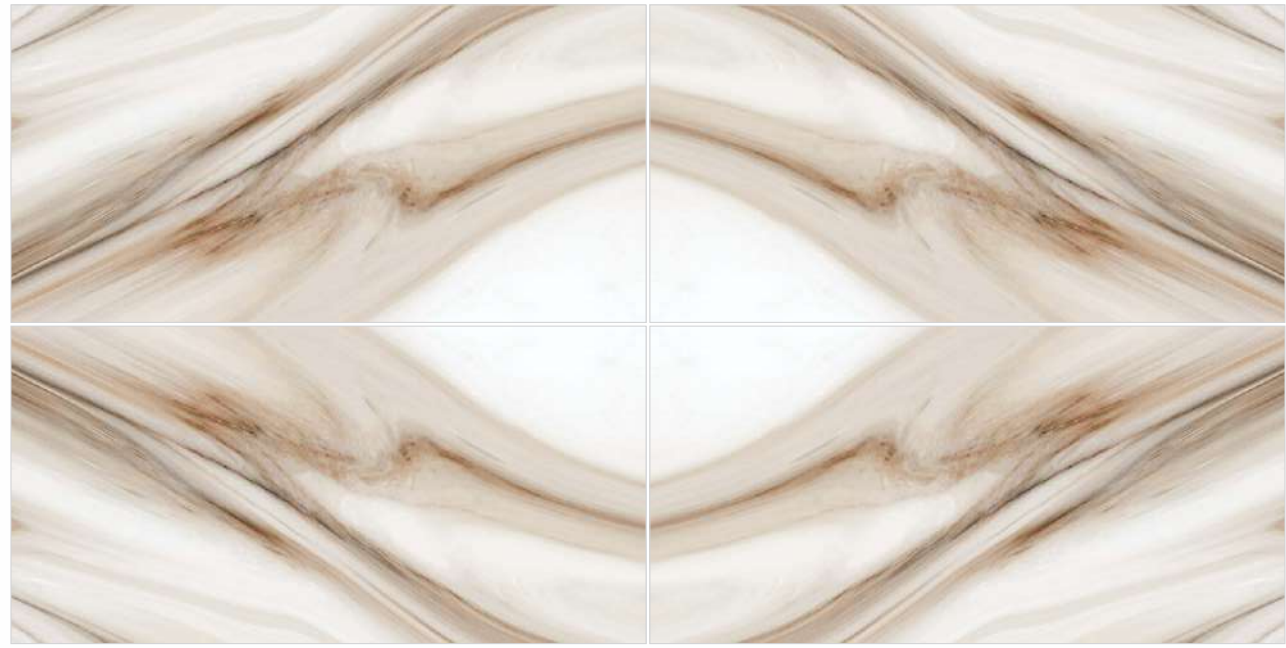

2010 Bookmatch

A

B