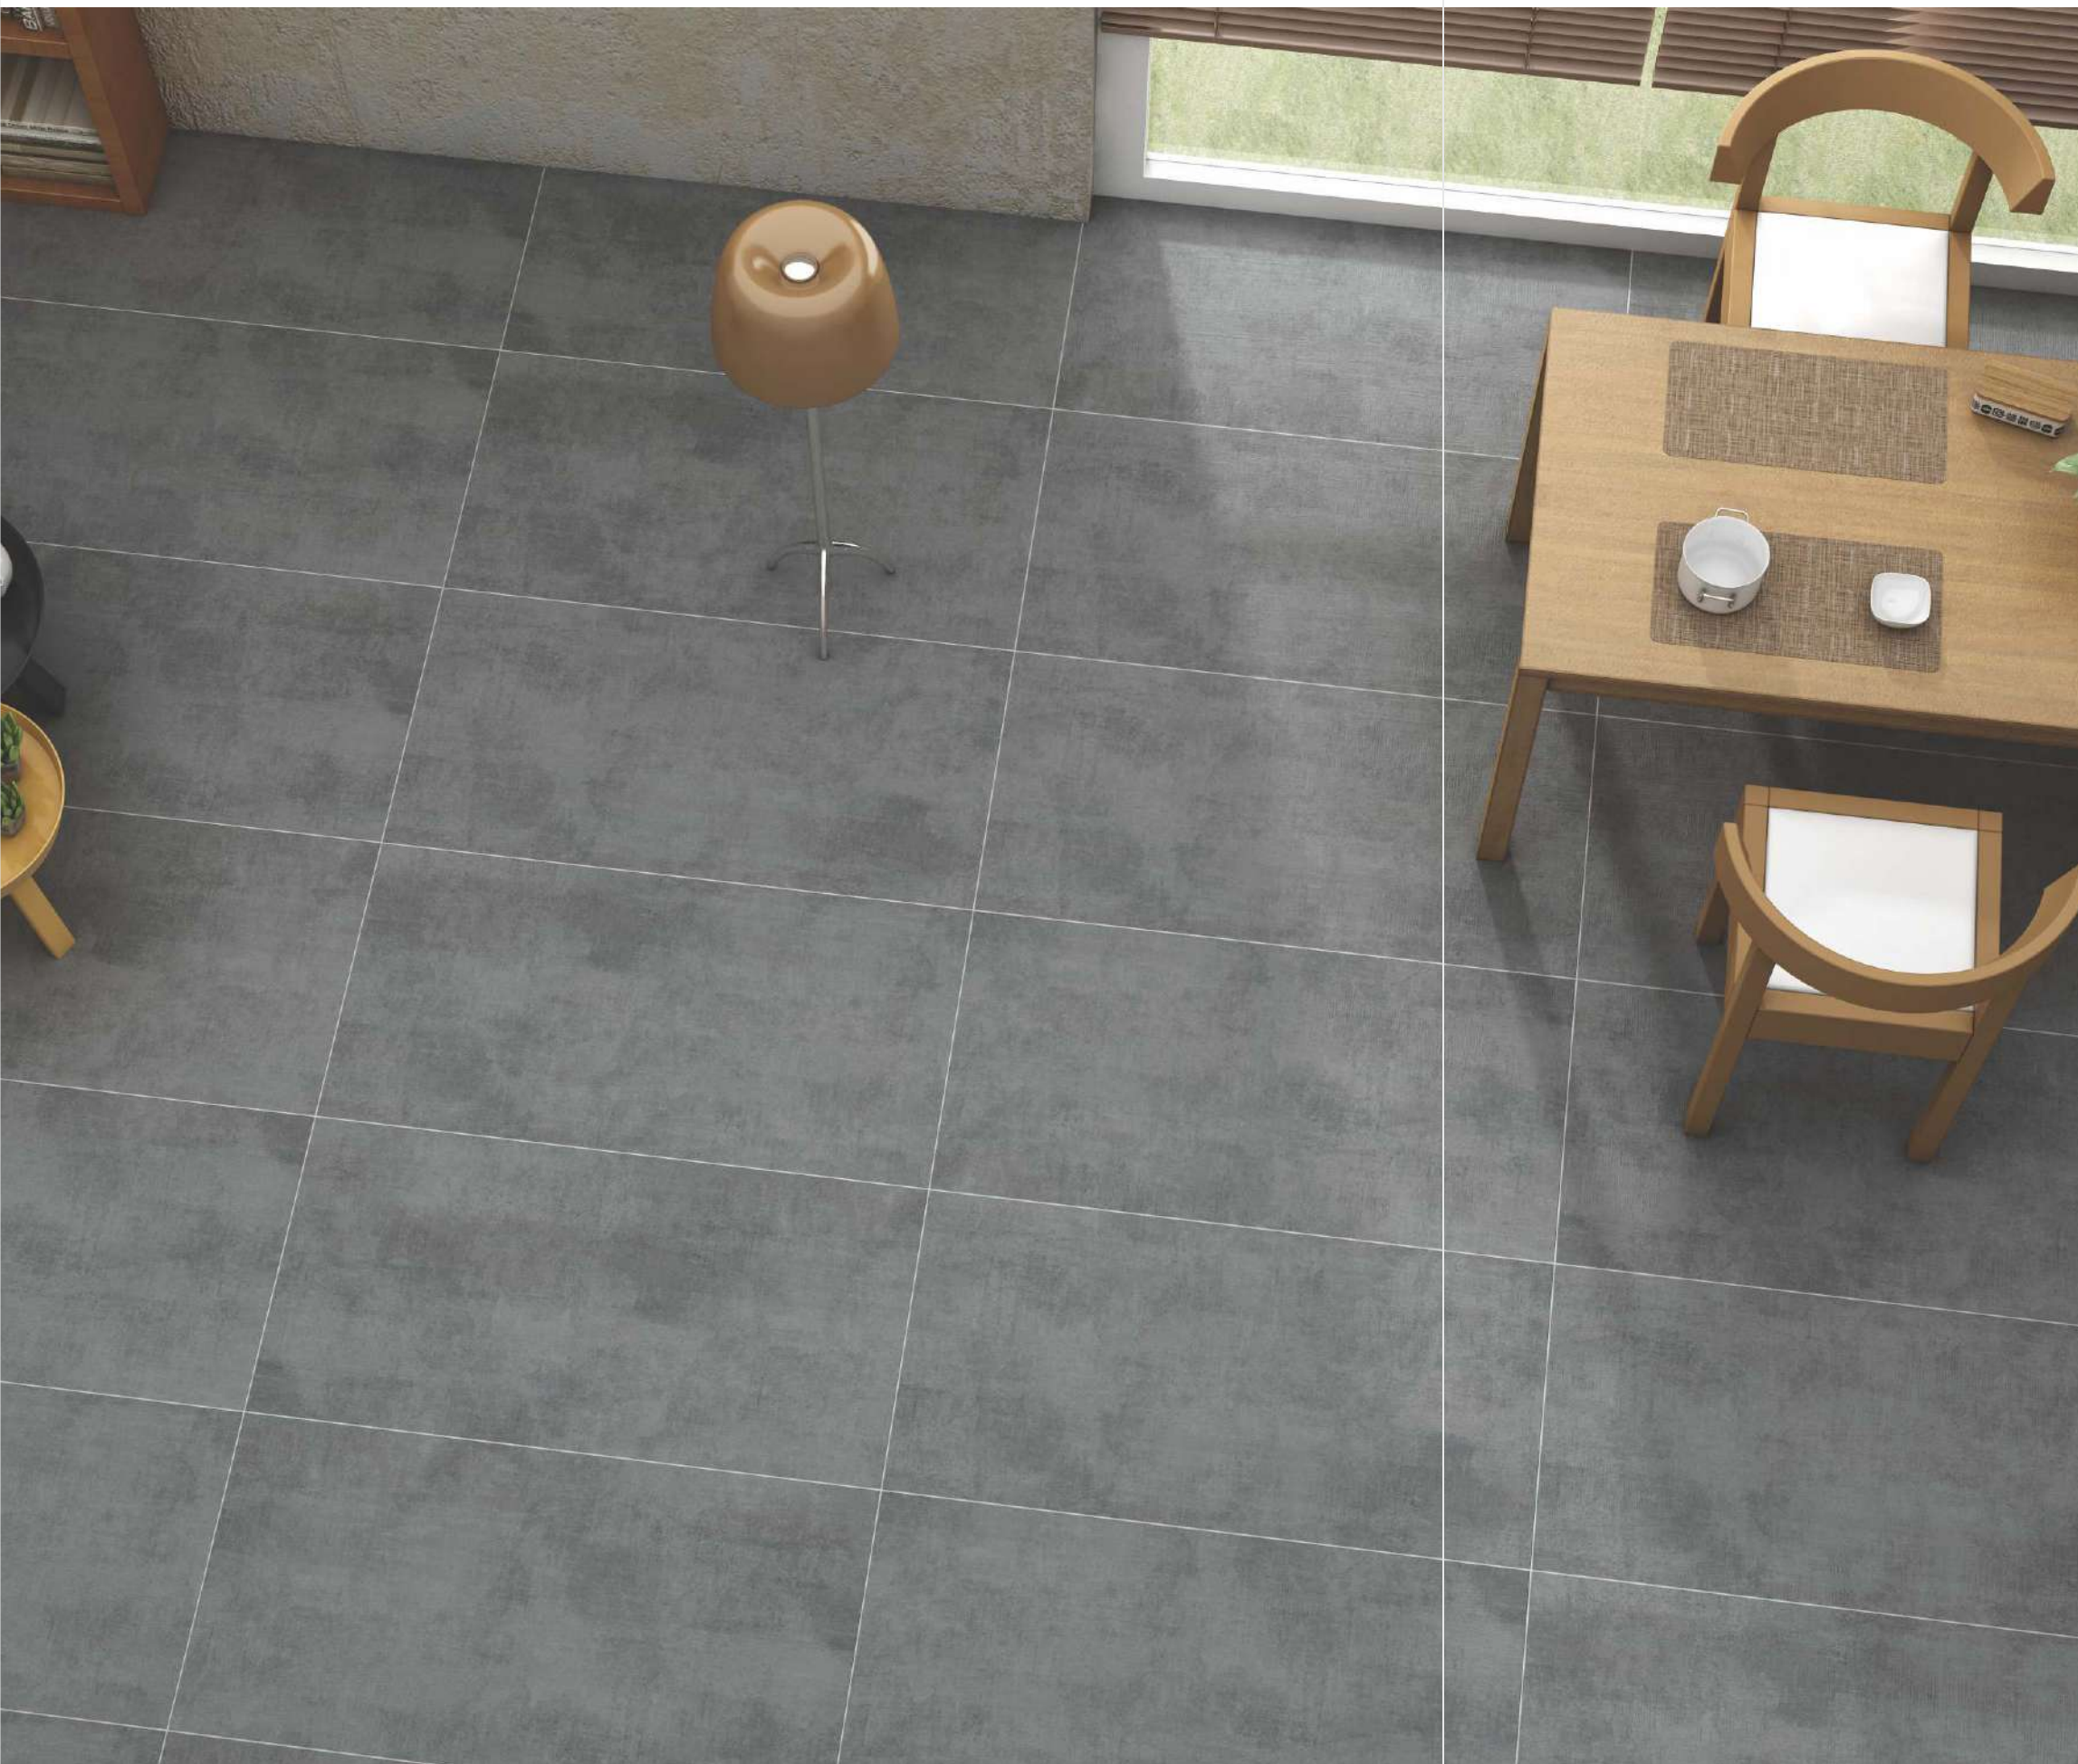

Terraco Crema

_Size : 600x1200mm

Glazed Vitrified Tiles

**COLOR
BODY**

THICKNESS: 9 mm

SURFACE: Matt

600x1200mm

Floor
Loft Gris
_Size : 600x1200mm