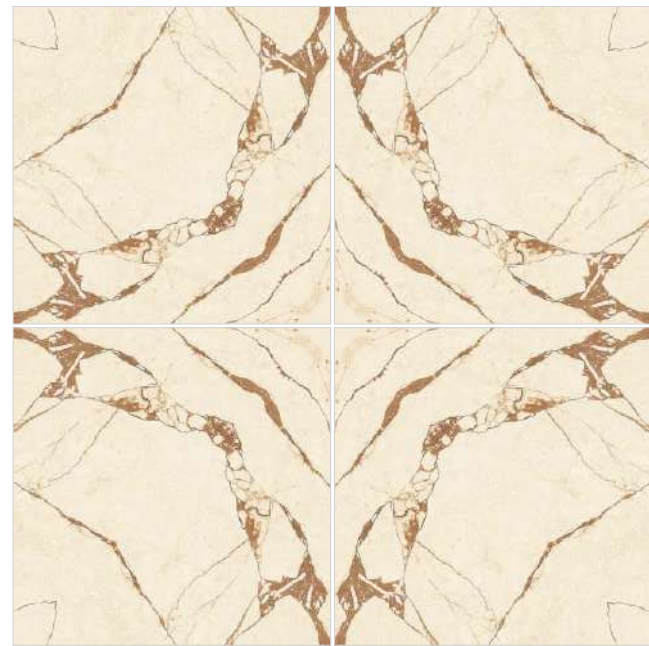

7004

Bookmatch

Glazed Vitrified Tiles - Bookmatch

THICKNESS: 9 mm
SURFACE: Glossy

600x600mm