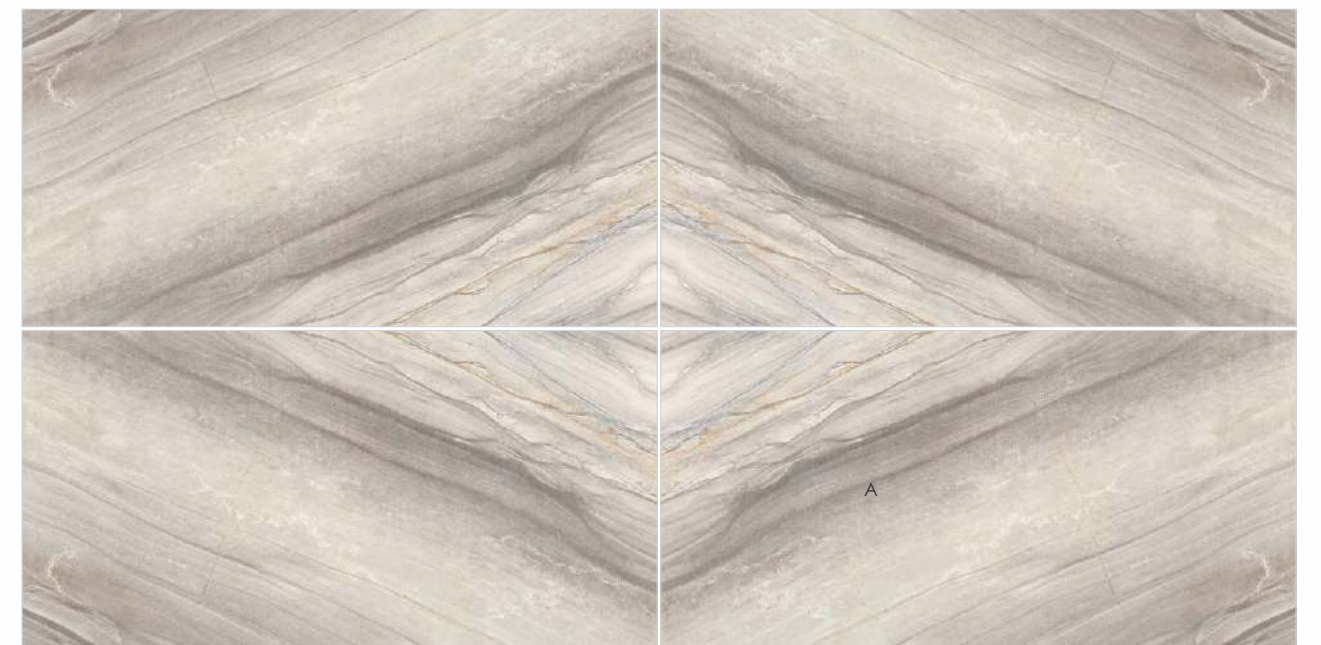

2002 Bookmatch

B

A

Glazed Vitrified Tiles - Bookmatch

THICKNESS : 9 mm

SURFACE : Glossy

600x1200mm