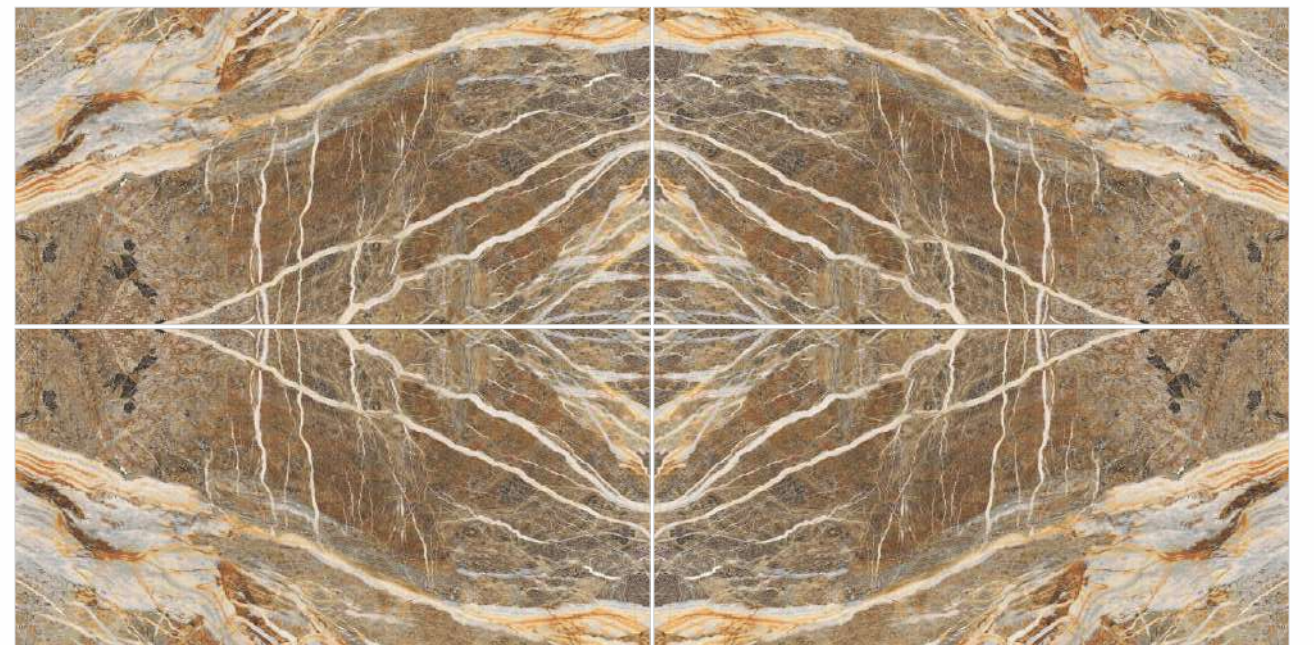

2012 Bookmatch

B

A

Glazed Vitrified Tiles - Bookmatch

THICKNESS: 9 mm

SURFACE: Glossy

600x1200mm